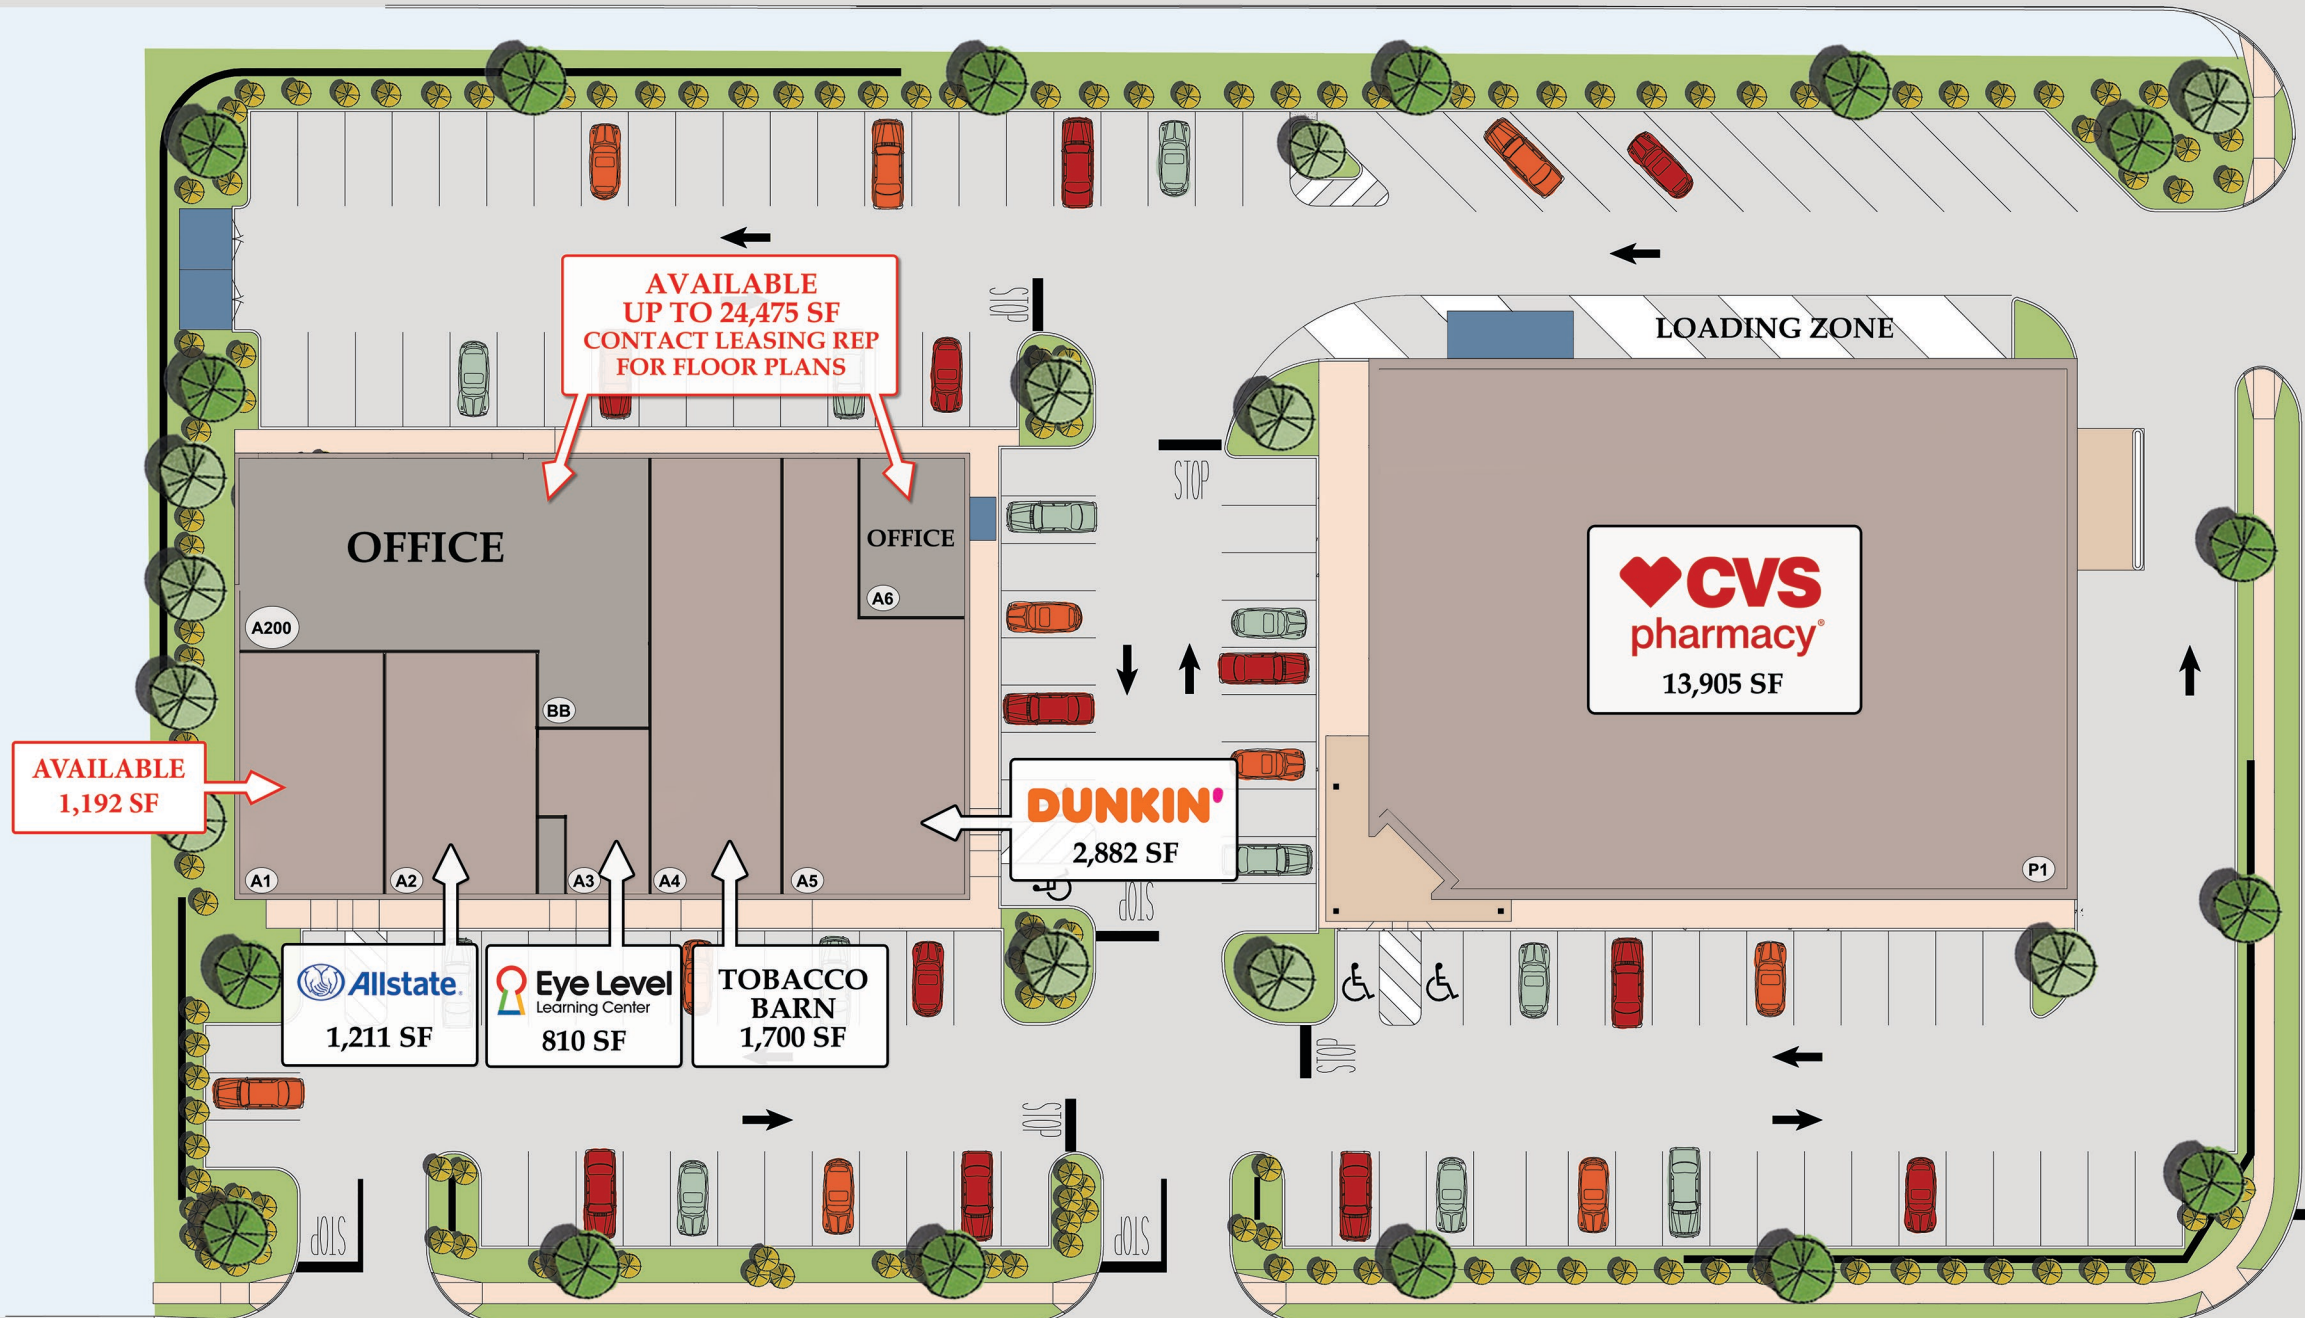

LILLIAN TERRACE

HAINES AVENUE

STELTON ROAD

- TENANT SPACE NUMBER
(FOR INTERNAL PLANNING PURPOSES ONLY)

CONCEPT PLAN

** FOR INFORMATIONAL PURPOSES ONLY. VARIATIONS MAY OCCUR IN SOME LEASING PLANS. DIMENSIONS AND SQUARE FOOTAGE ARE APPROXIMATE.

CHARLESTOWN CENTER
1252 STELTON RD, PISCATAWAY, NJ (MIDDLESEX COUNTY)